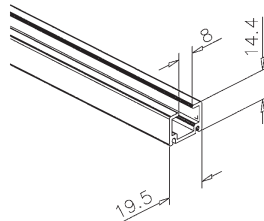

Display hook - 8105

with wire
Chrome design

Art.no.	L	
25.8105.001.17	1200 mm	1

INFO 25.8105.001.17

6

Railing track - 8902

aluminium

Art.no.	L	
25.8902.000.46	2 m	1