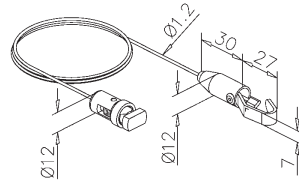

Display hook - 8105

with wire
Chrome design

Art.no.	L	
25.8105.001.17	1200 mm	1

INFO 25.8105.001.17

6

Railing track - 8902

aluminium

Art.no.	L	
25.8902.000.46	2 m	1